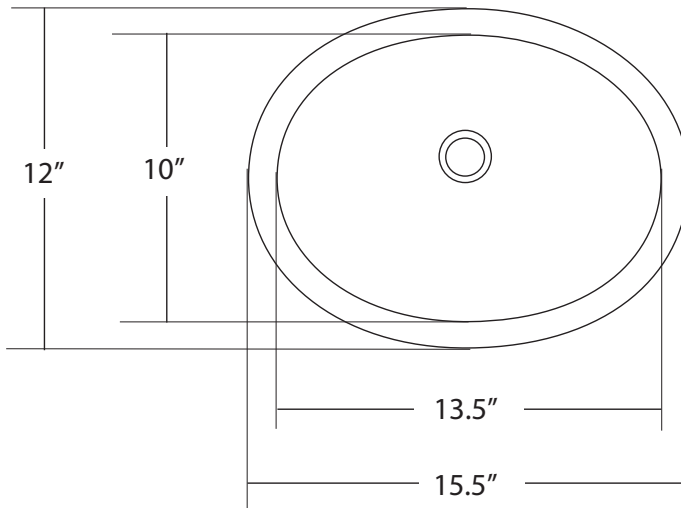

SPECIFICATIONS

Rolled Baby Classic

CPS139- Natural
CPS239- Antique
CPS539- Brushed Nickel

PRODUCT DETAILS

- * 15.5" x 12" x 5" OD
- * 13.5" x 10" x 4.5" ID
- * Hand hammered 18 gauge recycled copper
- * 1.5" drain opening
- * Dimensions are not exact and may vary $\pm 1/2"$

INSTALLATION

- * Lavatory
- * Drop-in

COORDINATING PRODUCTS

- * Drains: DR120, DR150 or DR160

STANDARDS COMPLIANCE

- * IAPMO Listed / cUPC

IMPORTANT

Due to the handcrafted nature of this product, it will vary in finish, texture, hammering, and other details. Dimensions may vary up to 1/2". We strongly recommend that you wait for the actual product before making any installation cuts.