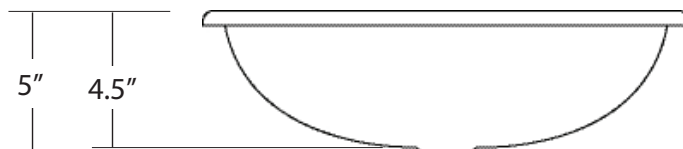

SPECIFICATIONS

Rolled Baby Classic

CPS139- Natural
CPS239- Antique
CPS539- Brushed Nickel

PRODUCT DETAILS

- * 15.5" x 12" x 5" OD
- * 13.5" x 10" x 4.5" ID
- * Hand hammered 18 gauge recycled copper
- * 1.5" drain opening
- * Dimensions are not exact and may vary $\pm 1/2"$

INSTALLATION

- * Lavatory
- * Drop-in

COORDINATING PRODUCTS

- * Drains: DR120, DR150 or DR160

STANDARDS COMPLIANCE

- * IAPMO Listed / cUPC

IMPORTANT

Due to the handcrafted nature of this product, it will vary in finish, texture, hammering, and other details. Dimensions may vary up to 1/2". We strongly recommend that you wait for the actual product before making any installation cuts.