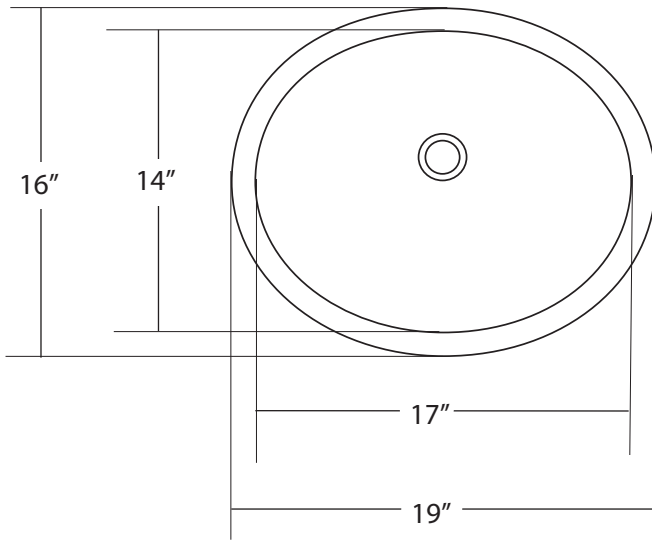

## SPECIFICATIONS

#### PRODUCT DETAILS

- \* 17.5" x 8.5" OD
- \* 17" x 8" ID
- \* Hand hammered 18 gauge recycled copper
- \* 1.5" drain opening
- \* Dimensions are not exact and may vary  $\pm 1/2"$

#### IMPORTANT

Due to the handcrafted nature of this product, it will vary in finish, texture, hammering, and other details. Dimensions may vary up to 1/2". We strongly recommend that you wait for the actual product before making any installation cuts.