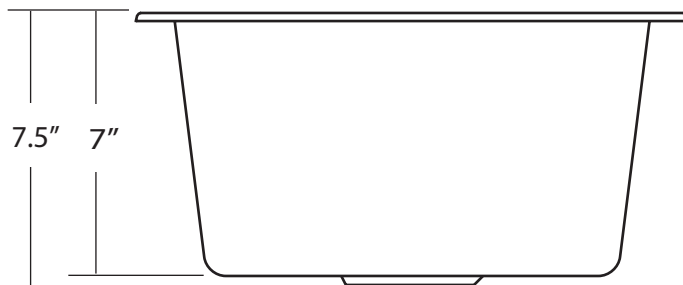

STANDARDS COMPLIANCE

- IAPMO Listed / cUPC

IMPORTANT

Due to the handcrafted nature of this product, it will vary in finish, texture, hammering, and other details. Dimensions may vary up to 1/2". We strongly recommend that you wait for the actual product before making any installation cuts.