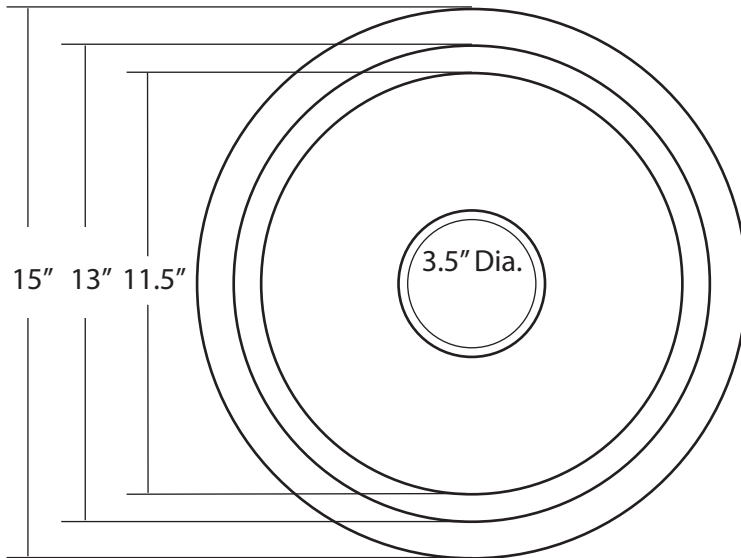

## SPECIFICATIONS

#### PRODUCT DETAILS

- \* 15" x 7.5" OD
- \* 13" x 7" ID
- \* Hand hammered 16 gauge recycled copper
- \* 3.5" drain opening
- \* Dimensions are not exact and may vary  $\pm 1/2$ "