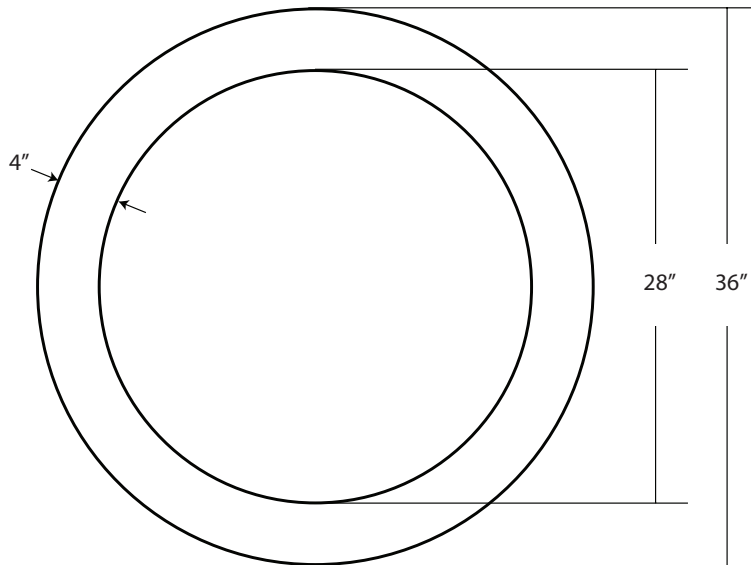

SPECIFICATIONS

Tuscany Round Mirror

CPM90

PRODUCT DETAILS

- * 36" OD
- * Hand hammered recycled copper
- * Tempered Finish
- * Beveled glass
- * Dimensions are not exact and may vary $\pm 1/2"$

INSTALLATION

- * Tabs for hanging integrated into back of frame

IMPORTANT

Due to the handcrafted nature of this product, it will vary in finish, texture, hammering, and other details. Dimensions may vary up to $1/2"$.