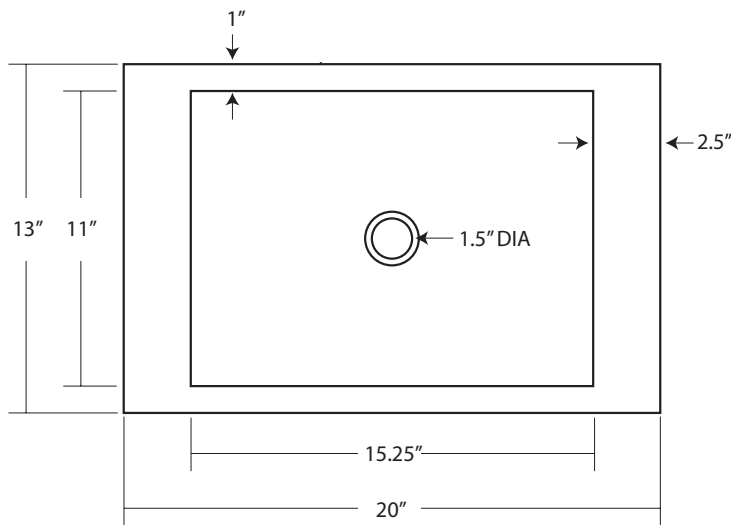

Eclipse

CPS253 - Antique
CPS553 - Brushed Nickel

PRODUCT DETAILS

- * 20" x 13" x 5.5" OD
- * 15.25" x 11" x 5" ID
- * Hand hammered 16 gauge recycled copper
- * 1.5" drain opening
- * Dimensions are not exact and may vary $\pm 1/2"$

INSTALLATION

- * Lavatory
- * Raised Profile

COORDINATING PRODUCTS

- * Drains: DR120, DR150 or DR160

STANDARDS COMPLIANCE

- * IAPMO Listed / cUPC

IMPORTANT

Due to the handcrafted nature of this product, it will vary in finish, texture, hammering, and other details. Dimensions may vary up to $1/2"$. We strongly recommend that you wait for the actual product before making any installation cuts.