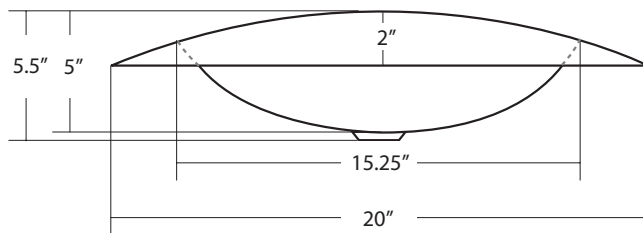

Eclipse

CPS253 - Antique
CPS553 - Brushed Nickel

PRODUCT DETAILS

- * 20" x 13" x 5.5" OD
- * 15.25" x 11" x 5" ID
- * Hand hammered 16 gauge recycled copper
- * 1.5" drain opening
- * Dimensions are not exact and may vary $\pm 1/2"$

INSTALLATION

- * Lavatory
- * Raised Profile

COORDINATING PRODUCTS

- * Drains: DR120, DR150 or DR160

STANDARDS COMPLIANCE

- * IAPMO Listed / cUPC

IMPORTANT

Due to the handcrafted nature of this product, it will vary in finish, texture, hammering, and other details. Dimensions may vary up to $1/2"$. We strongly recommend that you wait for the actual product before making any installation cuts.