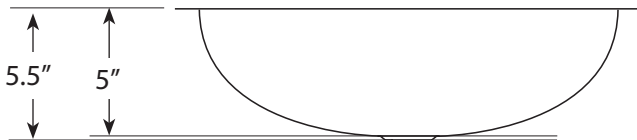

### FEATURES

- \* 19" x 16" x 5.5" OD
- \* 17" x 14" x 5" ID
- \* Hand hammered 18 gauge copper
- \* 1.5" drain opening
- \* Embossed fish pattern
- \* Dimensions are not exact and may vary 1/2"