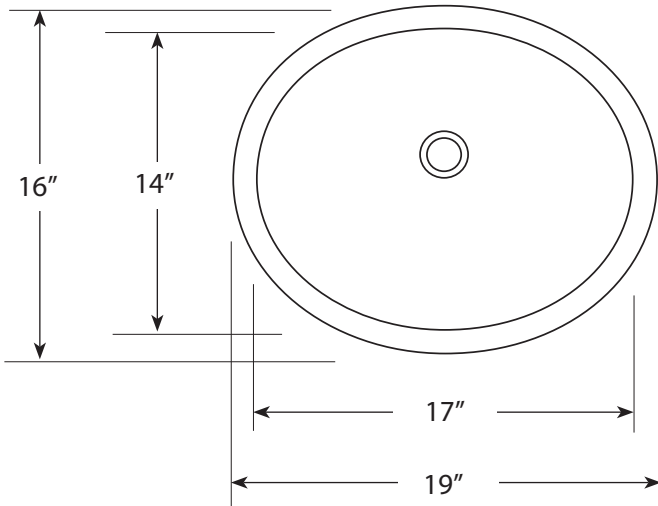

### FEATURES

- \* 19" x 16" x 5.5" OD
- \* 17" x 14" x 5" ID
- \* Hand hammered 18 gauge copper
- \* 1.5" drain opening
- \* Embossed fish pattern
- \* Dimensions are not exact and may vary 1/2"

### IMPORTANT

Due to the handcrafted nature of this product, it will vary in finish, texture, hammering, and other details. Dimensions may vary up to 1/2". We strongly recommend that you wait for the actual product before making any installation cuts.