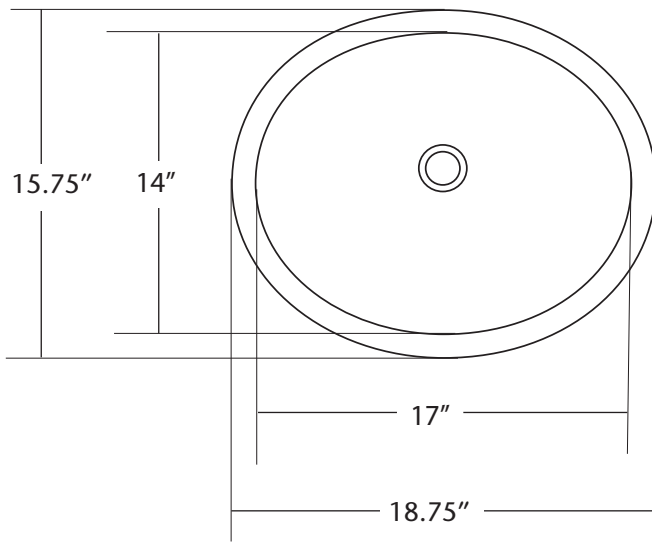

SPECIFICATIONS

Calabash

CPS267- Antique
CPS567- Brushed Nickel

PRODUCT DETAILS

- * 18.75" x 15.75" x 5.5" OD
- * 17" x 14" x 5" ID
- * Hand hammered 18 gauge recycled copper
- * 1.5" drain opening
- * Dimensions are not exact and may vary $\pm 1/2"$

INSTALLATION

- * Lavatory
- * Universal Mount

COORDINATING PRODUCTS

- * Drains: DR120, DR150 or DR160

STANDARDS COMPLIANCE

- * IAPMO Listed / cUPC

IMPORTANT

Due to the handcrafted nature of this product, it will vary in finish, texture, hammering, and other details. Dimensions may vary up to 1/2". We strongly recommend that you wait for the actual product before making any installation cuts.