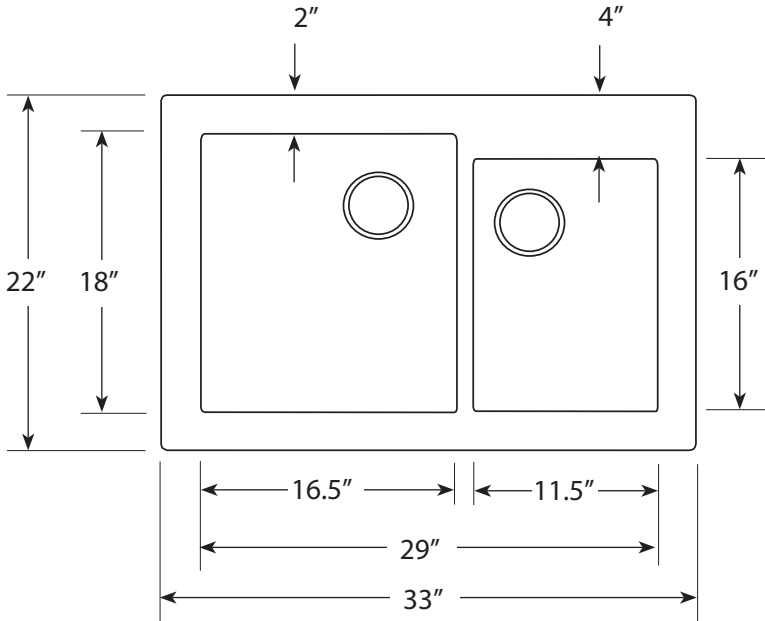

SPECIFICATIONS

Cocina Duet

FEATURES

- * 33" x 22" x 10.5" OD
- * Lg Basin: 16.5" x 18" x 10" ID
- * Sm Basin: 11.5" x 16" x 8" ID
- * Hand hammered 16 gauge copper
- * 3.5" drain opening
- * Dimensions are not exact and may vary $\pm 1/2"$

STANDARDS COMPLIANCE

- * IAPMO Listed / cUPC

IMPORTANT

Due to the handcrafted nature of this product, it will vary in finish, texture, hammering, and other details. Dimensions may vary up to 1/2". We strongly recommend that you wait for the actual product before making any installation cuts.