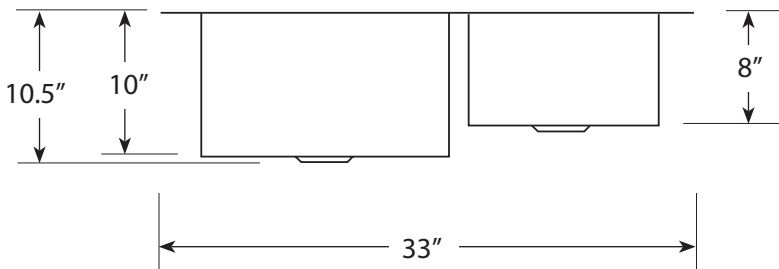

SPECIFICATIONS

Cocina Duet

FEATURES

- * 33" x 22" x 10.5" OD
- * Lg Basin: 16.5" x 18" x 10" ID
- * Sm Basin: 11.5" x 16" x 8" ID
- * Hand hammered 16 gauge copper
- * 3.5" drain opening
- * Dimensions are not exact and may vary $\pm 1/2"$

STANDARDS COMPLIANCE

- * IAPMO Listed / cUPC

IMPORTANT

Due to the handcrafted nature of this product, it will vary in finish, texture, hammering, and other details. Dimensions may vary up to 1/2". We strongly recommend that you wait for the actual product before making any installation cuts.