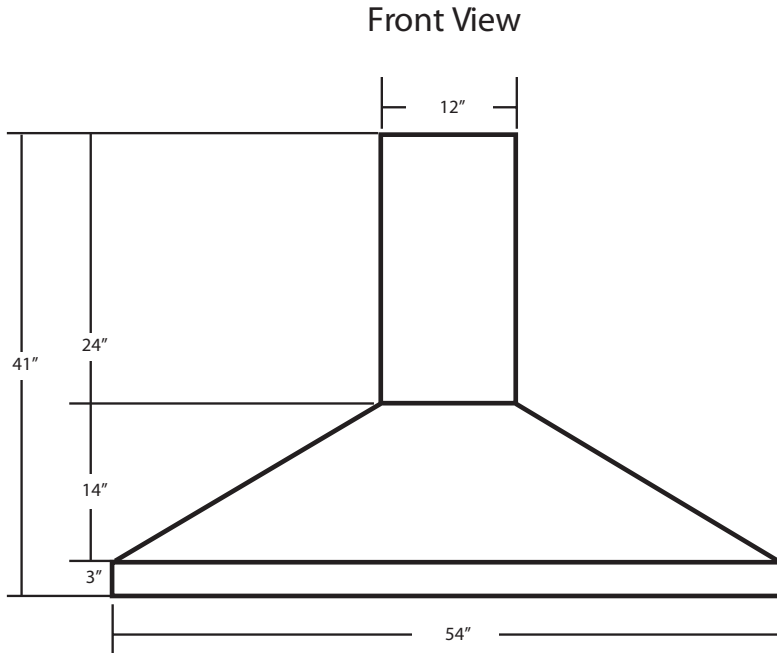

SPECIFICATIONS

54" Range Hood

CPR542- Antique
CPR545- Brushed Nickel

PRODUCT DETAILS

- * 54" w x 21" d x 41" h
- * Hand hammered 16 gauge recycled copper
- * Professional grade ventilation system
- * Highly efficient baffle filtration
- * 1200 CFM motor with variable speed control
- * Dimmer controlled Halogen lighting
- * Dimensions are not exact and may vary $\pm 1/2$ "

CUSTOM SIZES ARE AVAILABLE

INSTALLATION

- * Wall Mounted

STANDARDS COMPLIANCE

- * UL Listed

IMPORTANT

Due to the handcrafted nature of this product, it will vary in finish, texture, hammering, and other details. Dimensions may vary up to 1".