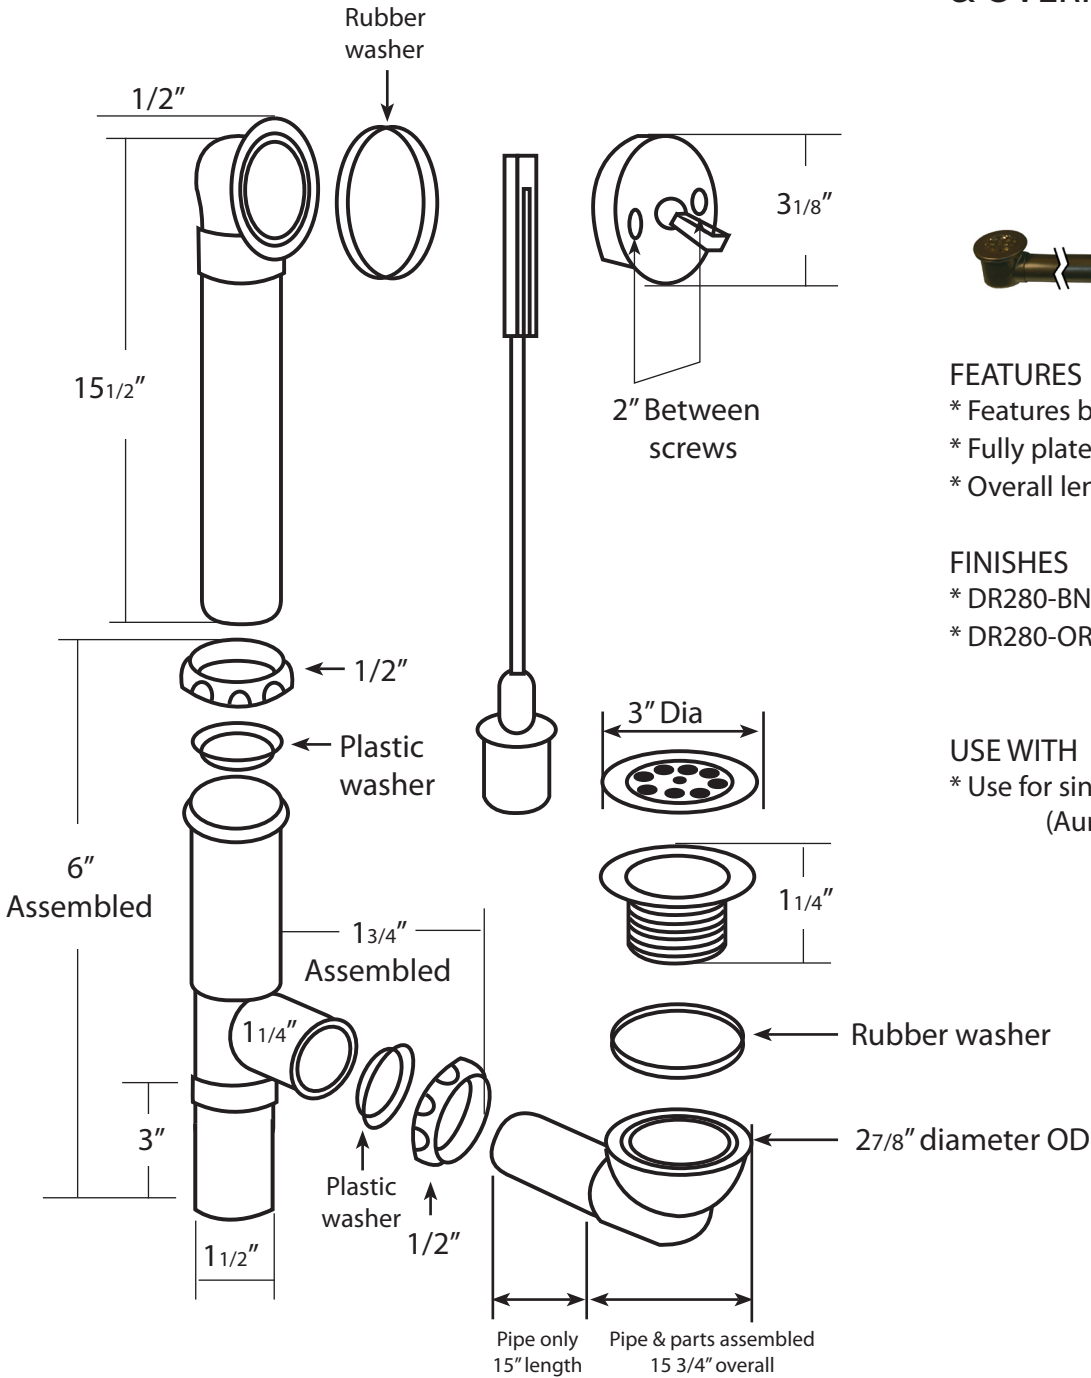

## TRIP LEVER BATH WASTE & OVERFLOW

### FEATURES

- \* Features brass waste shoe with extended tube
- \* Fully plated for exposed plumbing
- \* Overall length when assembled is 6"

### FINISHES

- \* DR280-BN (Brushed Nickel)
- \* DR280-ORB (Oil Rubbed Bronze)

### USE WITH

- \* Use for single walled tubs (Aurora, Lotus, Haiku, etc.)