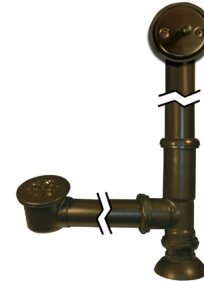

## TRIP LEVER BATH WASTE & OVERFLOW

### FEATURES

- \* Features brass waste shoe with extended tube
- \* Fully plated for exposed plumbing
- \* Overall length when assembled is 6"

### FINISHES

- \* DR280-BN (Brushed Nickel)
- \* DR280-ORB (Oil Rubbed Bronze)