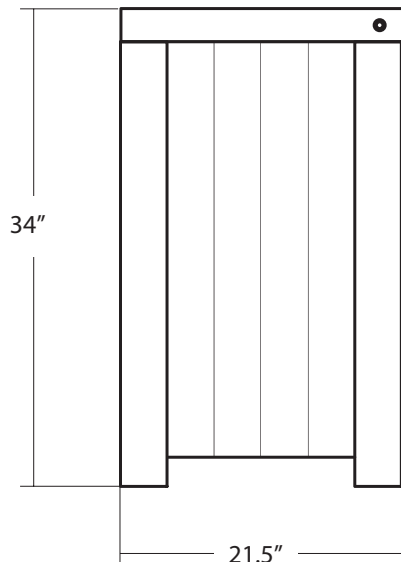

SPECIFICATIONS

Chardonnay Vanity

VNW361

PRODUCT DETAILS

- * 36"w x 21.5"d x 34"h
- * Reclaimed white wine-stained oak staves
- * Four full-extension, soft-close drawers
- * Removable center panel for access/storage
- * Low VOC polyurethane finish
- * Dimensions are not exact and may vary $\pm 1/2"$

INSTALLATION

- * Freestanding vanity base

COORDINATING PRODUCTS

- * Chardonnay Mirror
- * Any Native Trails copper or stone vanity top
- * Vanity top, sink and drain sold separately

IMPORTANT

Due to the handcrafted nature of this product, it will vary in finish, texture, and other details. Dimensions may vary up to 1/2".