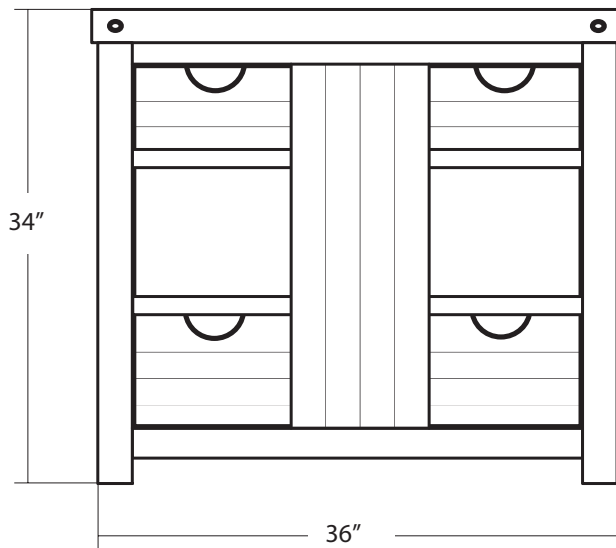

SPECIFICATIONS

Chardonnay Vanity

VNW361

PRODUCT DETAILS

- * 36"w x 21.5"d x 34"h
- * Reclaimed white wine-stained oak staves
- * Four full-extension, soft-close drawers
- * Removable center panel for access/storage
- * Low VOC polyurethane finish
- * Dimensions are not exact and may vary $\pm 1/2"$

INSTALLATION

- * Freestanding vanity base

COORDINATING PRODUCTS

- * Chardonnay Mirror
- * Any Native Trails copper or stone vanity top
- * Vanity top, sink and drain sold separately

IMPORTANT

Due to the handcrafted nature of this product, it will vary in finish, texture, and other details. Dimensions may vary up to 1/2".