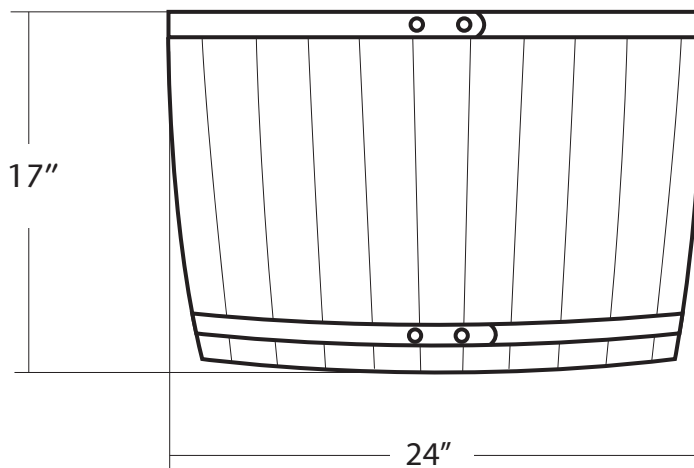

Bordeaux Wall Mount

VNW241

PRODUCT DETAILS

- * 24"w x 19"d x 17"h
- * Salvaged oak wine barrel, repurposed for bath vanity or wetbar
- * Access for plumbing underneath
- * Custom blended, hand rubbed wax finish
- * Dimensions are not exact and may vary $\pm 1/2"$

INSTALLATION

- * Wall Mount (built-in French cleats included)
- * Combine with lavatory sinks: Maestro Petit & Sonata Petit Vessels, (Rolled) Baby Classic, Small Round
- * Combine with bar sink: Diego

COORDINATING PRODUCTS

FRONT VIEW

TOP VIEW