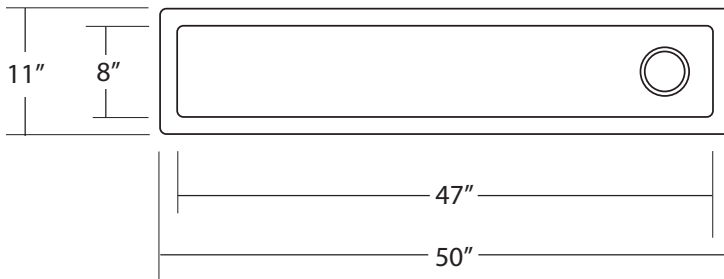

SPECIFICATIONS

Rio Grande

CPS211- Antique
CPS511- Brushed Nickel

PRODUCT DETAILS

- * 50" x 11" x 6" OD
- * 47" x 8" x 5.75" ID
- * Basin Depth: 2.75" to 5.75"
- * Hand hammered 16 gauge recycled copper
- * 3.5" drain opening
- * Dimensions are not exact and may vary $\pm 1/2"$

INSTALLATION

- * Undermount

COORDINATING PRODUCTS

- * Drains: DR320 or DR340
- * Rinsing Basket: GR811

STANDARDS COMPLIANCE

- * IAPMO Listed / cUPC

IMPORTANT

Due to the handcrafted nature of this product, it will vary in finish, texture, hammering, and other details. Dimensions may vary up to 1/2". We strongly recommend that you wait for the actual product before making any installation cuts.