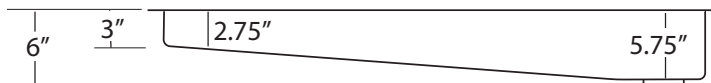

COORDINATING PRODUCTS

- Drains: DR320 or DR340
- Rinsing Basket: GR811

STANDARDS COMPLIANCE

- IAPMO Listed / cUPC

IMPORTANT

Due to the handcrafted nature of this product, it will vary in finish, texture, hammering, and other details. Dimensions may vary up to 1/2". We strongly recommend that you wait for the actual product before making any installation cuts.