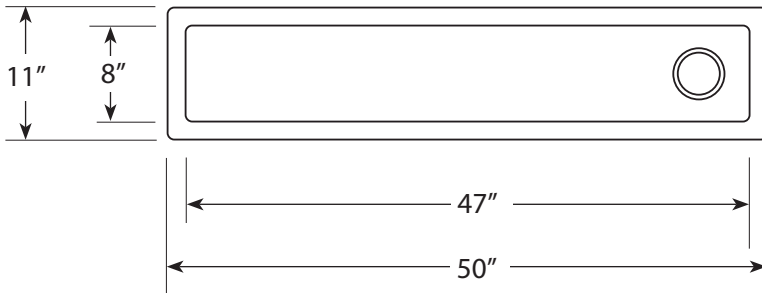

### FEATURES

- \* 50" x 11" x 6" OD
- \* 47" x 8" x 5.75" ID
- \* Basin Depth: 2.75" to 5.75"
- \* Hand hammered 16 gauge copper
- \* 3.5" drain opening
- \* Dimensions are not exact and may vary 1/2"