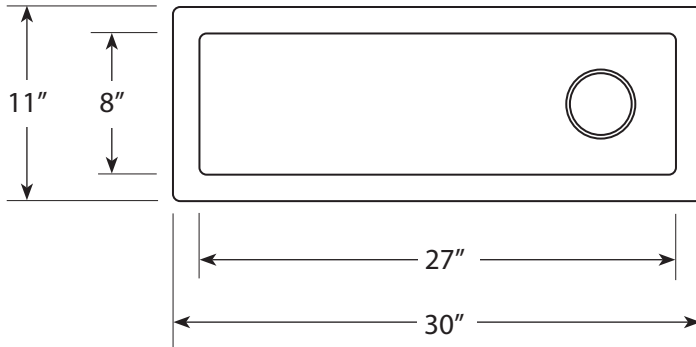

### FEATURES

- \* 30" x 11" x 5.5" OD
- \* 27" x 8" x 5.25" ID
- \* Basin Depth: 3.25" to 5.25"
- \* Hand hammered 16 gauge copper
- \* 3.5" drain opening
- \* Dimensions are not exact and may vary 1/2"

### IMPORTANT

Due to the handcrafted nature of this product, it will vary in finish, texture, hammering, and other details. Dimensions may vary up to 1/2". We strongly recommend that you wait for the actual product before making any installation cuts.