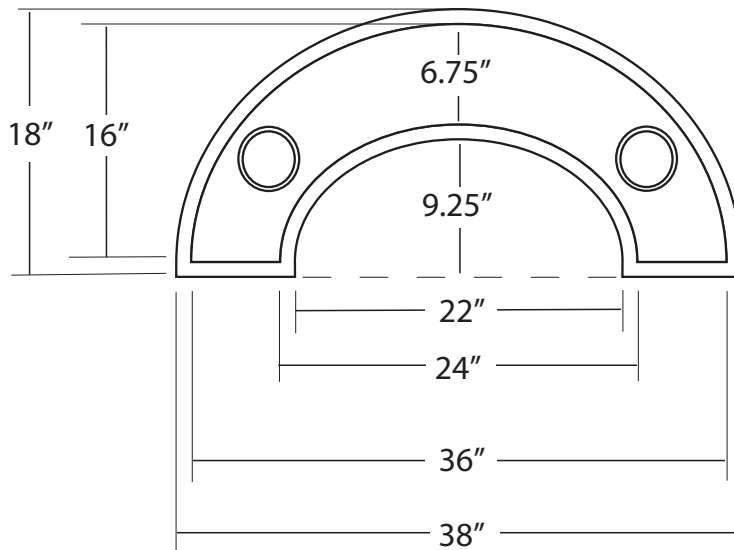

SPECIFICATIONS

Luna

CPS212- Antique
CPS512- Brushed Nickel

PRODUCT DETAILS

- * 38" x 18" x 6" Overall OD
- * 36" x 16" x 5.75" Overall ID
- * Basin Width: 6" to 6.75" ID
- * Hand hammered 16 gauge recycled copper
- * 3.5" drain opening
- * Dimensions are not exact and may vary $\pm 1/2"$

INSTALLATION

- * Undermount

COORDINATING PRODUCTS

- * Drains: DR320 or DR340
- * Rinsing Basket: GR812

STANDARDS COMPLIANCE

- * IAPMO Listed / cUPC

IMPORTANT

Due to the handcrafted nature of this product, it will vary in finish, texture, hammering, and other details. Dimensions may vary up to 1/2". We strongly recommend that you wait for the actual product before making any installation cuts.