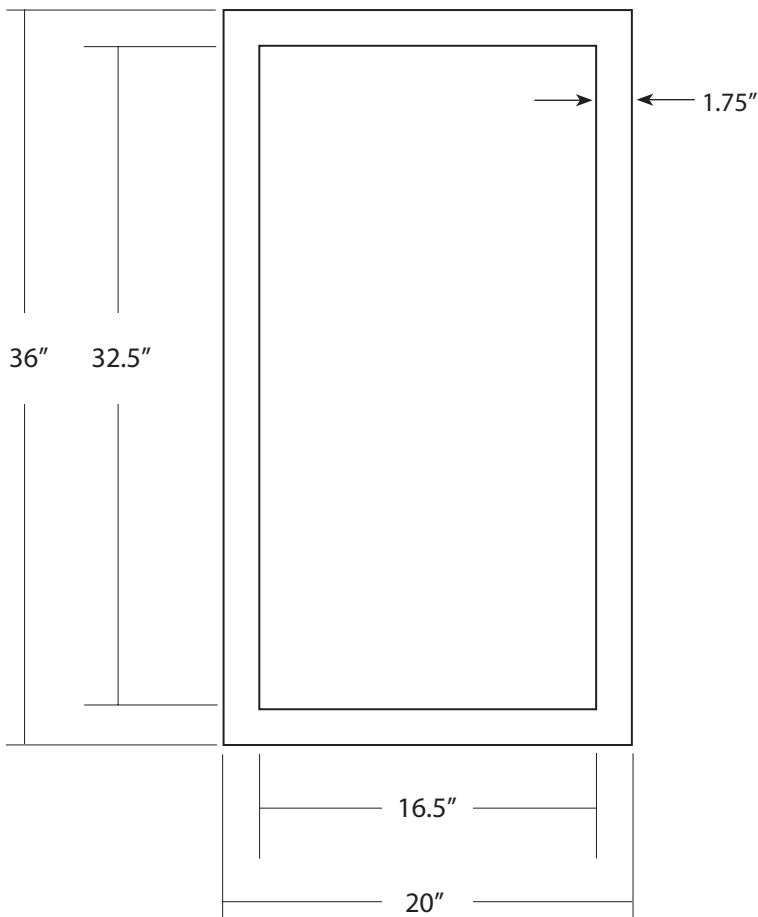

## Small Milano Mirror

CPM94

### PRODUCT DETAILS

- \* 20" x 36" OD
- \* Hand hammered recycled copper
- \* Tempered finish
- \* Beveled glass
- \* Dimensions are not exact and may vary  $\pm 1/2"$

### INSTALLATION

- \* Vertical or horizontal
- \* Tabs for hanging integrated into back of frame

### IMPORTANT

Due to the handcrafted nature of this product, it will vary in finish, texture, hammering, and other details. Dimensions may vary up to  $1/2"$ .