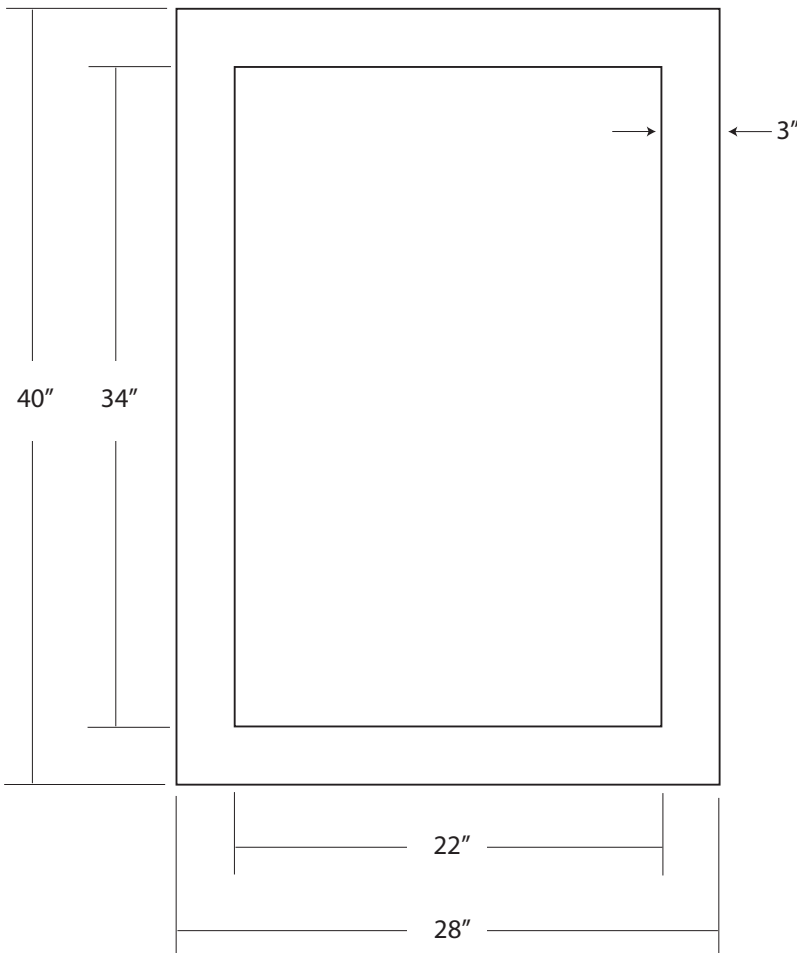

## Medium Milano Mirror

CPM95

### PRODUCT DETAILS

- \* 28" x 40" OD
- \* Hand hammered recycled copper
- \* Tempered finish
- \* Beveled glass
- \* Dimensions are not exact and may vary  $\pm 1/2"$

### INSTALLATION

- \* Vertical or horizontal
- \* Tabs for hanging integrated into back of frame

### IMPORTANT

Due to the handcrafted nature of this product, it will vary in finish, texture, hammering, and other details. Dimensions may vary up to  $1/2"$ .