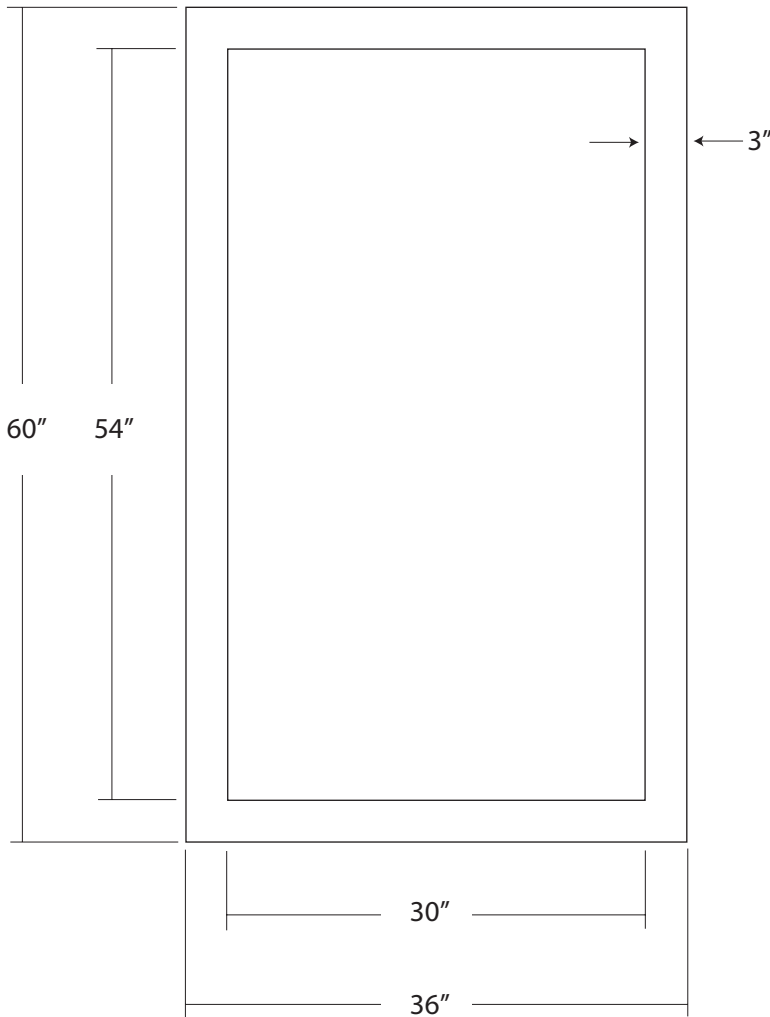

Large Milano Mirror

CPM96

PRODUCT DETAILS

- * 36" x 60" OD
- * Hand hammered recycled copper
- * Tempered finish
- * Beveled glass
- * Dimensions are not exact and may vary $\pm 1/2"$

INSTALLATION

- * Vertical or horizontal
- * Tabs for hanging integrated into back of frame

IMPORTANT

Due to the handcrafted nature of this product, it will vary in finish, texture, hammering, and other details. Dimensions may vary up to $1/2"$.