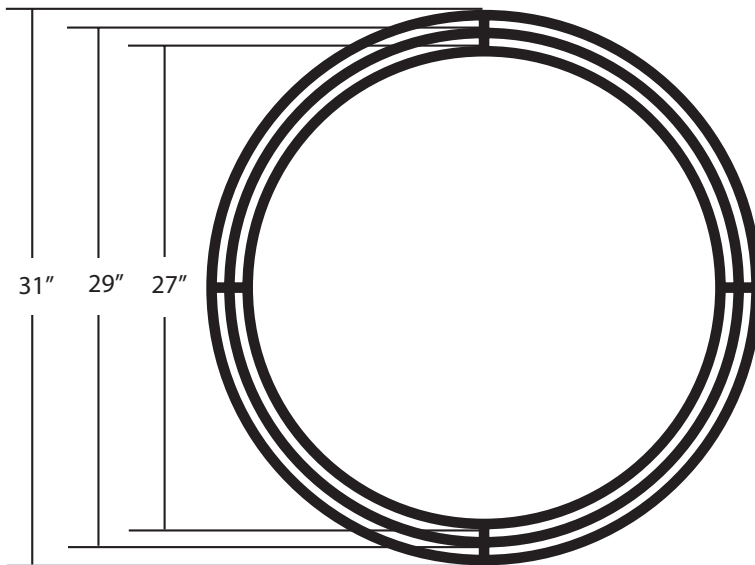

Asana Mirror

MR708

PRODUCT DETAILS

- * 31" OD
- * Wrought iron in black finish
- * Beveled glass
- * Dimensions are not exact and may vary $\pm 1/2"$

INSTALLATION

- * Tabs for hanging integrated into back of frame

IMPORTANT

Due to the handcrafted nature of this product, dimensions may vary up to 1/2".