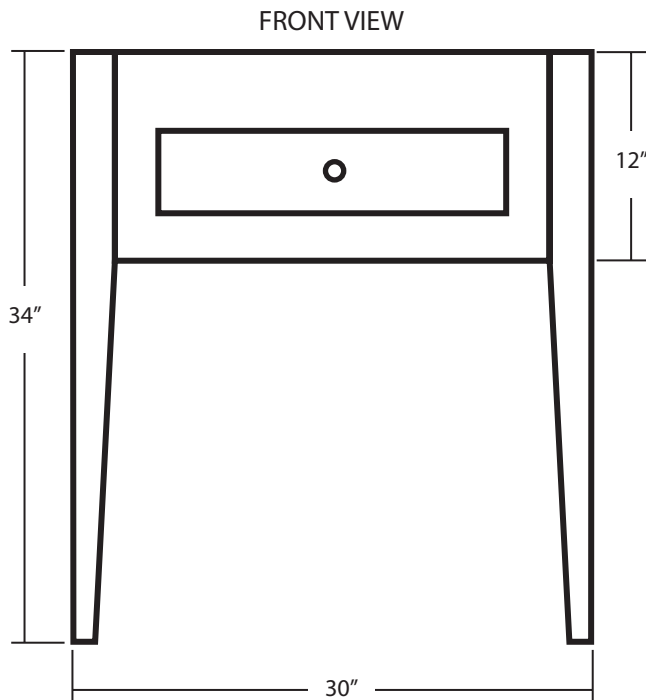

SPECIFICATIONS

SAVANNAH VANITY

FEATURES

- * 30"w x 21.5"d x 34"h
- * FSC* certified wood
- * Handcrafted & hand finished
- * Blum drawer glides

FINISHES

- * Antique White - VNF300

COORDINATING ACCESSORIES

- * Stone, Tuscany and Sedona vanity tops

IMPORTANT

Due to the handcrafted nature of this product, it will vary in finish and other details. Dimensions may vary up to 1/2".

- * Forest Stewardship Council